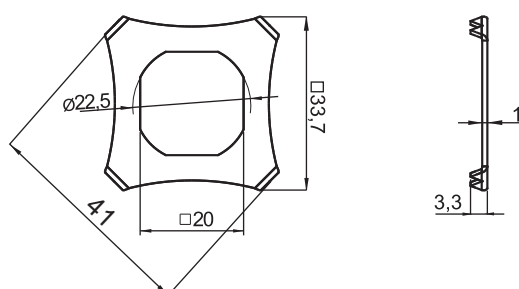

CATALOGUE NUMBER	COMPONENTS	MATERIAL
2.907.002	Locking washer	Steel zinc plated
2.907.002SN	Locking washer	Stainless steel

CATALOGUE NUMBER	COMPONENTS	MATERIAL
2.911.001	Locking washer	Steel zinc plated
2.911.001SN	Locking washer	Stainless steel