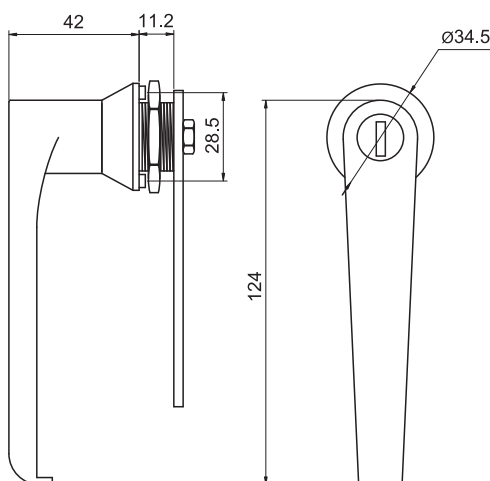

stainless steel

Cut out

TYPE OF LOCK	KEY CODE	COMPONENTS	MATERIAL
2.531.001	101	Housing, cam	Stainless steel
2.531.101	-	Housing, cam	Stainless steel

stainless steel

Cut out

TYPE OF LOCK	KEY CODE	COMPONENTS	MATERIAL
2.532.001	101	Housing, cam	Stainless steel
2.532.101	-	Housing, cam	Stainless steel