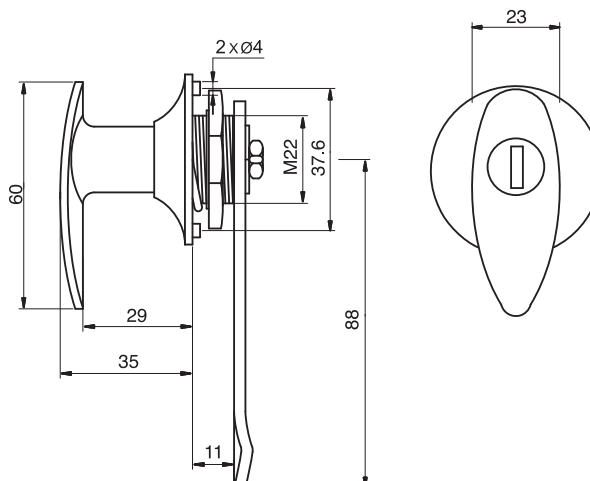

stainless steel

Cut out

TYPE OF LOCK	KEY CODE	COMPONENTS	MATERIAL
2.531.001	101	Housing, cam	Stainless steel
2.531.101	-	Housing, cam	Stainless steel

stainless steel

Cut out

TYPE OF LOCK	KEY CODE	COMPONENTS	MATERIAL
2.532.001	101	Housing, cam	Stainless steel
2.532.101	-	Housing, cam	Stainless steel