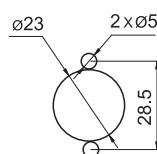

stainless steel

Cut out

TYPE OF LOCK	KEY CODE	COMPONENTS	MATERIAL
2.531.001	101	Housing, cam	Stainless steel
2.531.101	-	Housing, cam	Stainless steel

stainless steel

Cut out

TYPE OF LOCK	KEY CODE	COMPONENTS	MATERIAL
2.532.001	101	Housing, cam	Stainless steel
2.532.101	-	Housing, cam	Stainless steel