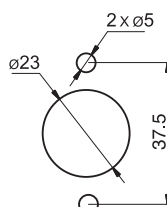

stainless steel

Cut out

TYPE OF LOCK	KEY CODE	COMPONENTS	MATERIAL
2.531.001	101	Housing, cam	Stainless steel
2.531.101	-	Housing, cam	Stainless steel

stainless steel

Cut out

TYPE OF LOCK	KEY CODE	COMPONENTS	MATERIAL
2.532.001	101	Housing, cam	Stainless steel
2.532.101	-	Housing, cam	Stainless steel